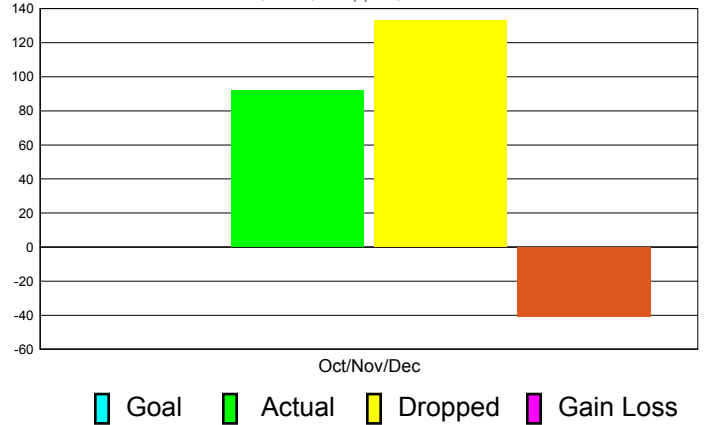

### YTD Status Quo Clubs 2010-2011

Status Quo Clubs Compared to Status Quo Members

## MEMBERSHIP

**Membership Results  
2011-2012**

**Membership  
2010-2011**

Month	Net Memb Goal	Actual New Memb	Actual Dropped Memb	Gain/Loss of Memb	Gain/Loss of Memb
Oct/Nov/Dec	0	92	133	-41	-14
<b>Totals</b>	<b>0</b>	<b>92</b>	<b>133</b>	<b>-41</b>	<b>-14</b>

### Membership Results 2011-2012

Goal, New, Dropped, Gain/Loss